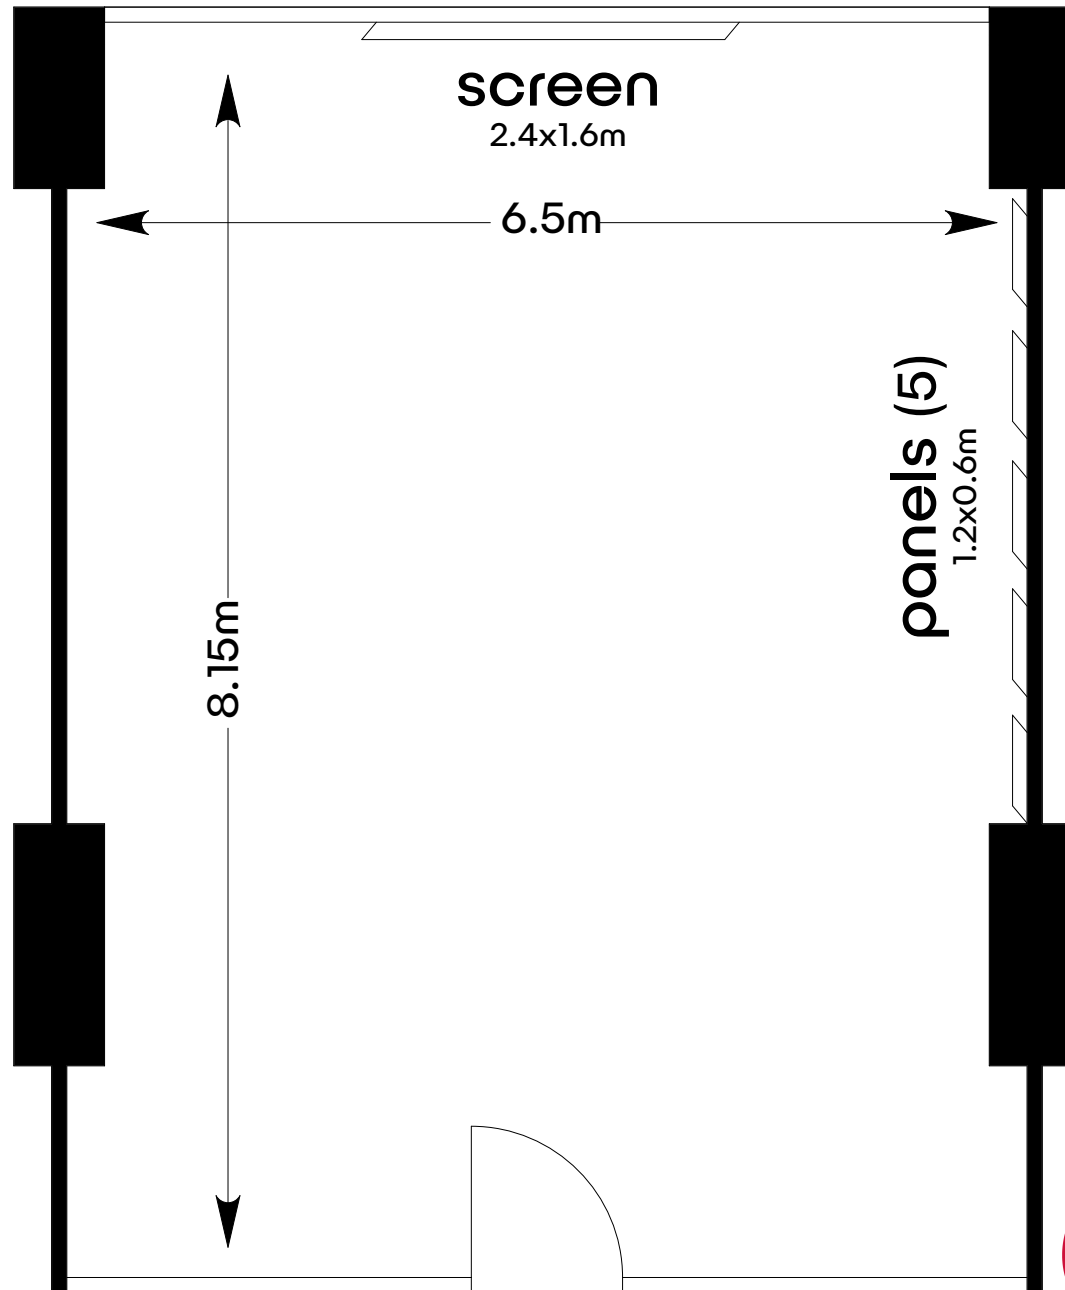

# VILNIUS 50 sqm

RAMADA  
**encore**  
BY WYNDHAM

KYIV