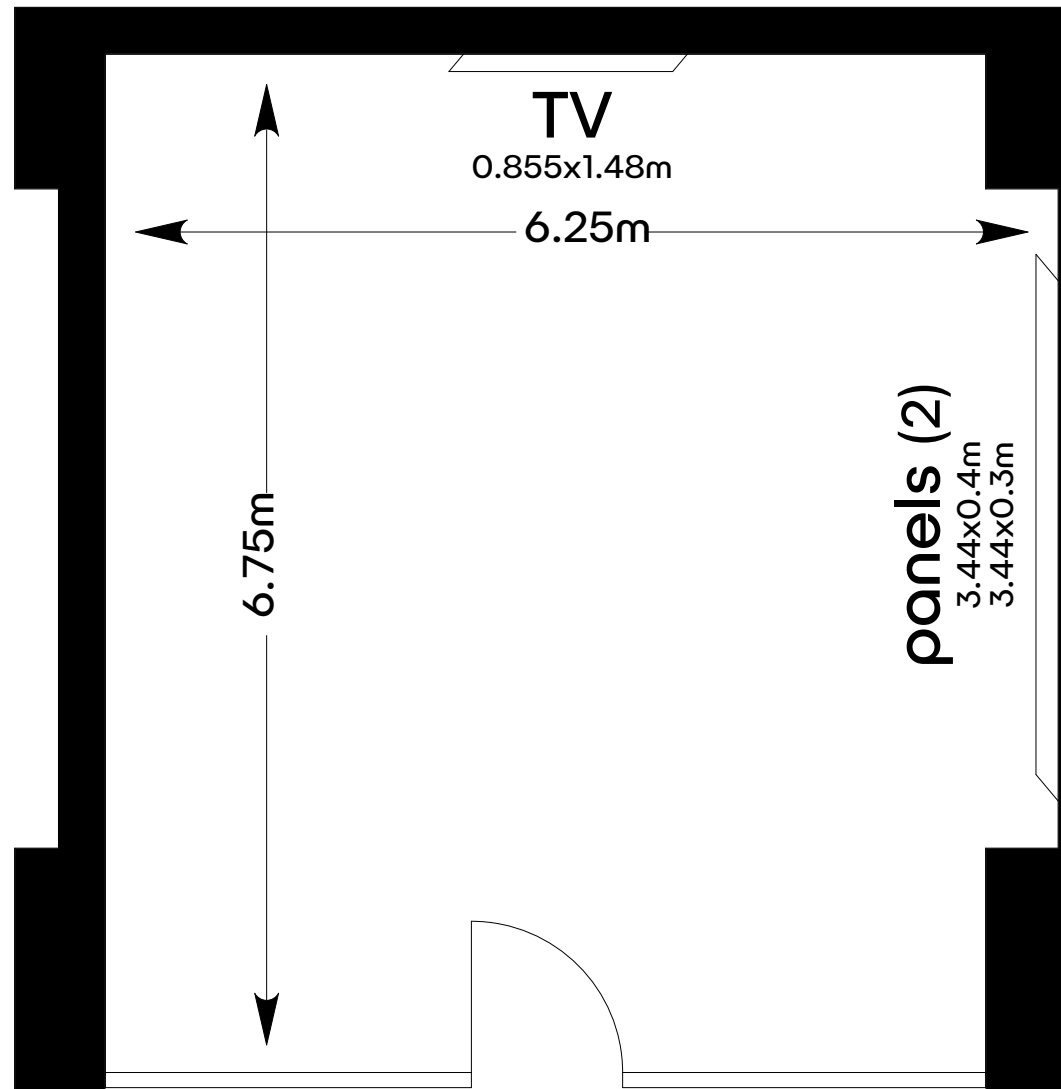

# LVIV 40 sqm

RAMADA  
**encore**  
BY WYNDHAM

KYIV