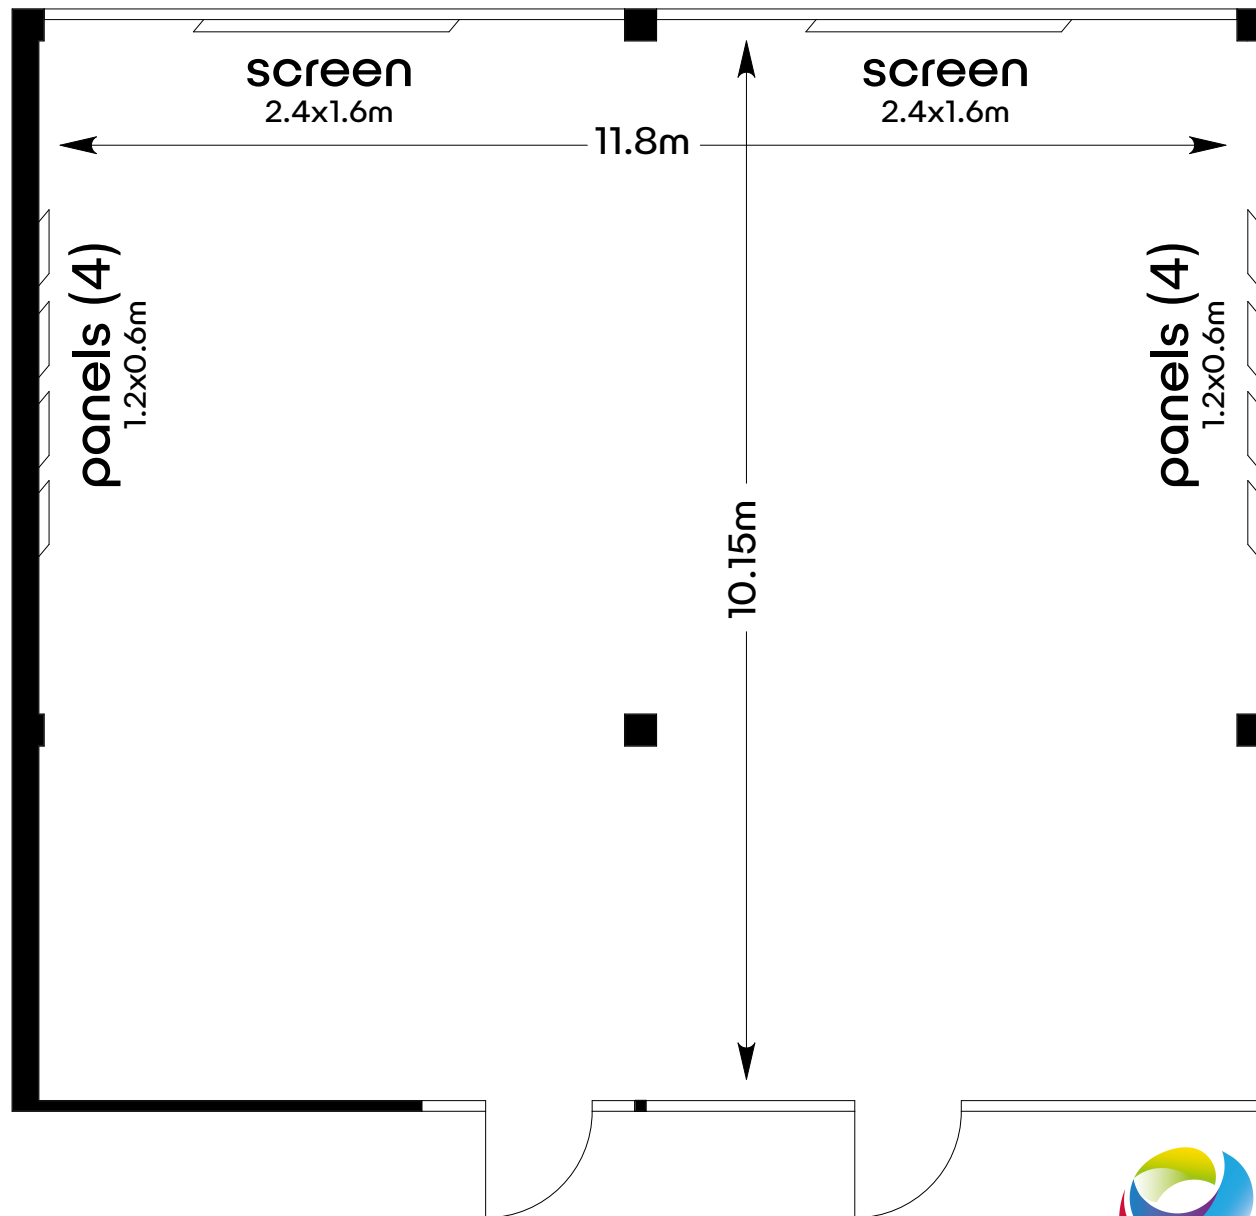

SINGAPORE – AMSTERDAM 118 sqm

RAMADA
encore
BY WYNDHAM

KYIV