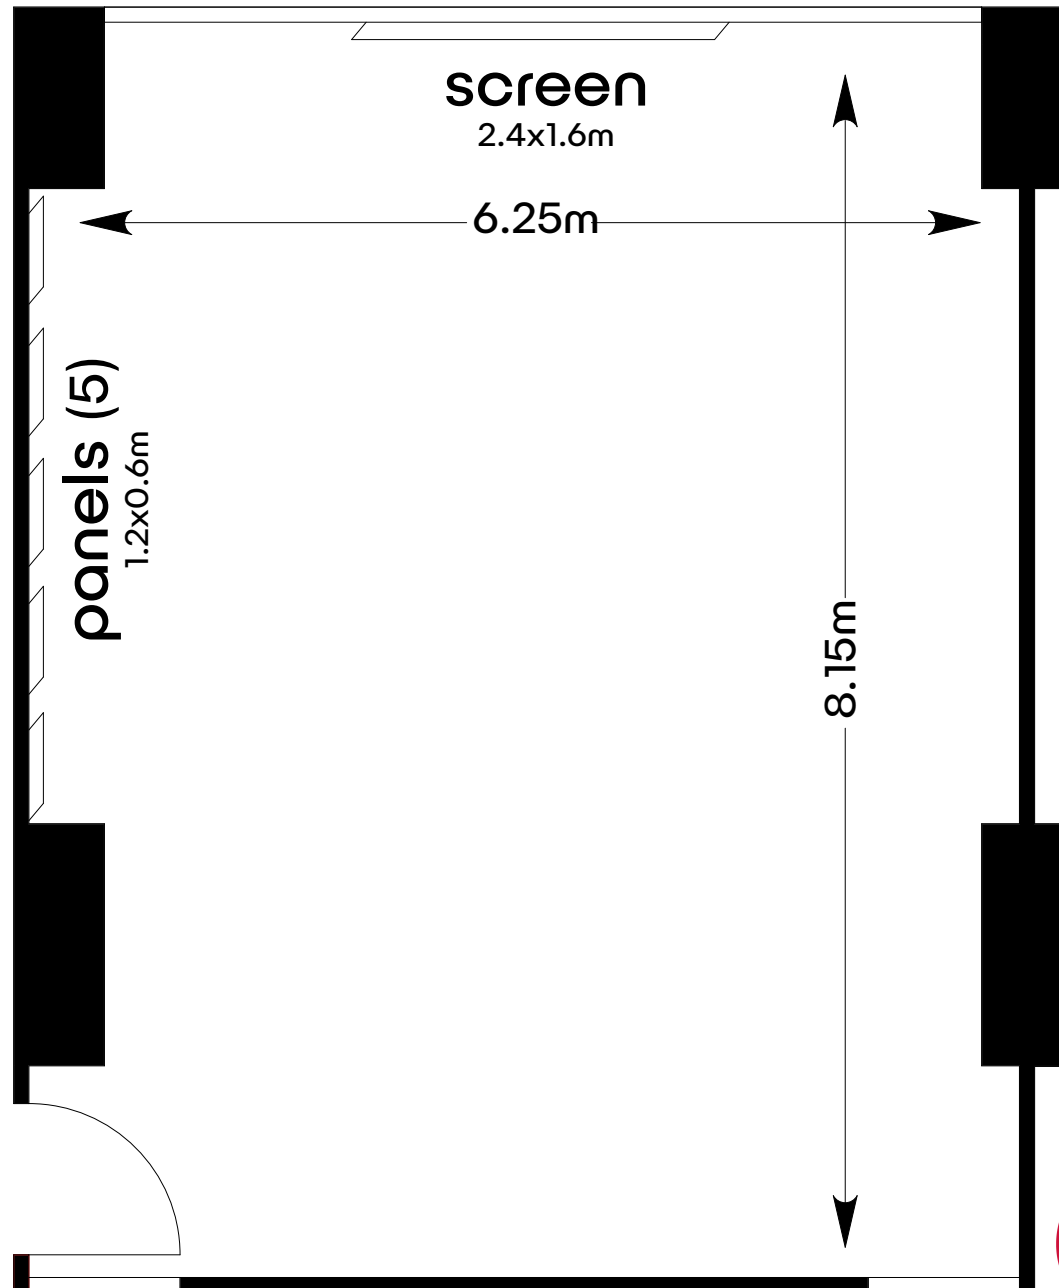

# VIENNA 50 sqm

RAMADA  
**encore**  
BY WYNDHAM

KYIV